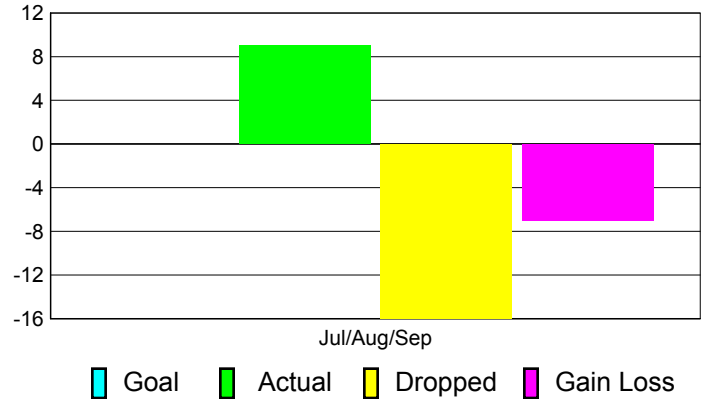

### Club Results 2011-2012

Goal, New, Dropped, Gain/Loss

## MEMBERSHIP

**Membership Results  
2011-2012**

**Membership  
2010-2011**

Month	Net Memb Goal	Actual New Memb	Actual Dropped Memb	Gain/Loss of Memb	Gain/Loss of Memb
Jul/Aug/Sep		9	-16	-7	-3
<b>Totals</b>		<b>9</b>	<b>-16</b>	<b>-7</b>	<b>-3</b>

### Membership Results 2011-2012

Goal, New, Dropped, Gain/Loss

### Comparison of Club Gain/Loss

Current Year Compared to the Previous Year